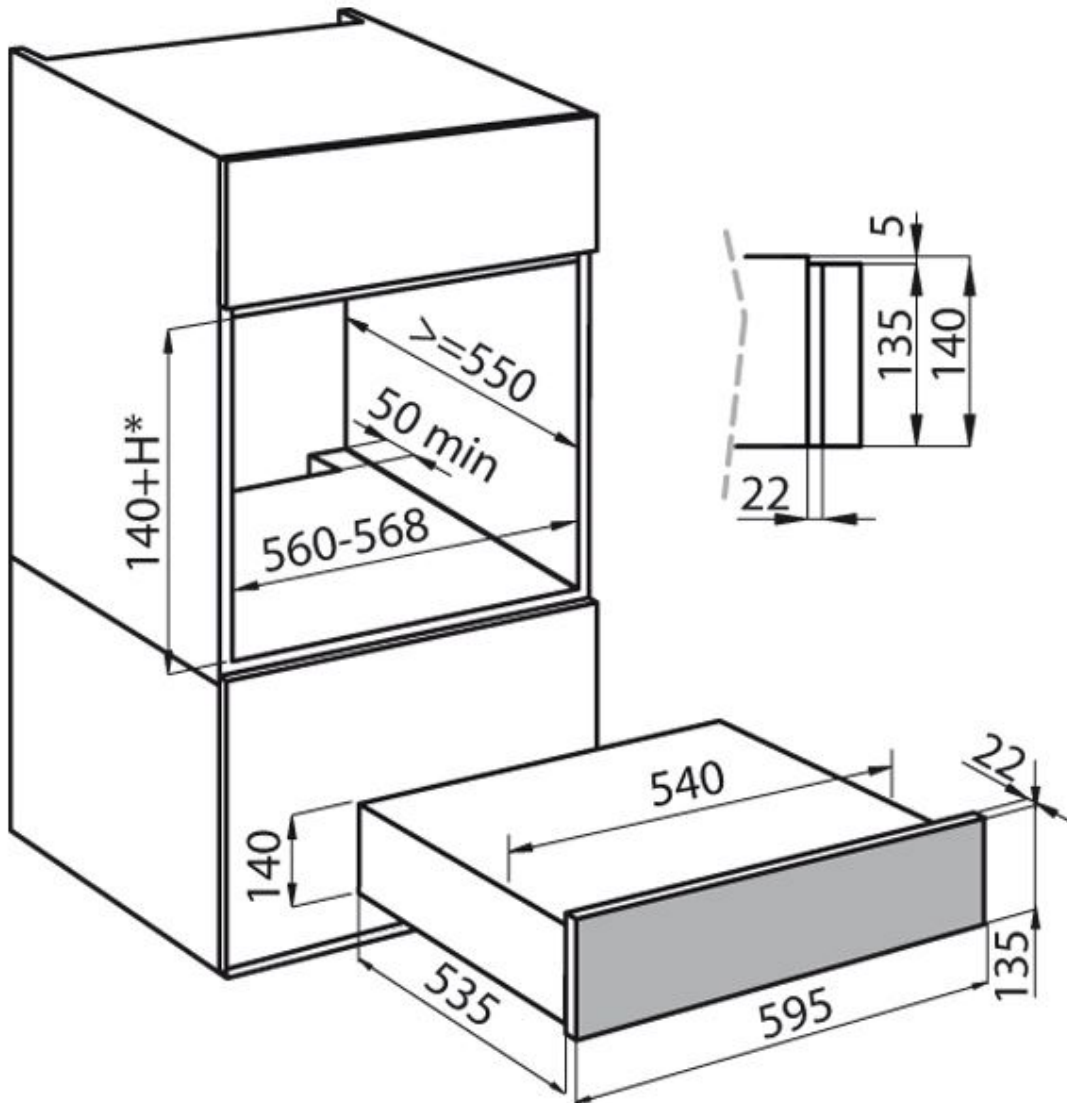

Plate-warmer module FL

Ovens and Coordinated Products

Code: 7104 100

DETAILS

Coloring White

Material Glass

Supply 220-240 V 50/60 Hz

Opening Pull-out trolley - Push opening

Max capacity 15 Kg

Dimensions 60x14 cm

Indoor Stainless steel inside and non-slip coating base

Max temperature 85 °c

Oven type Plate-warmer module

TECHNICAL DATA

GALLERY